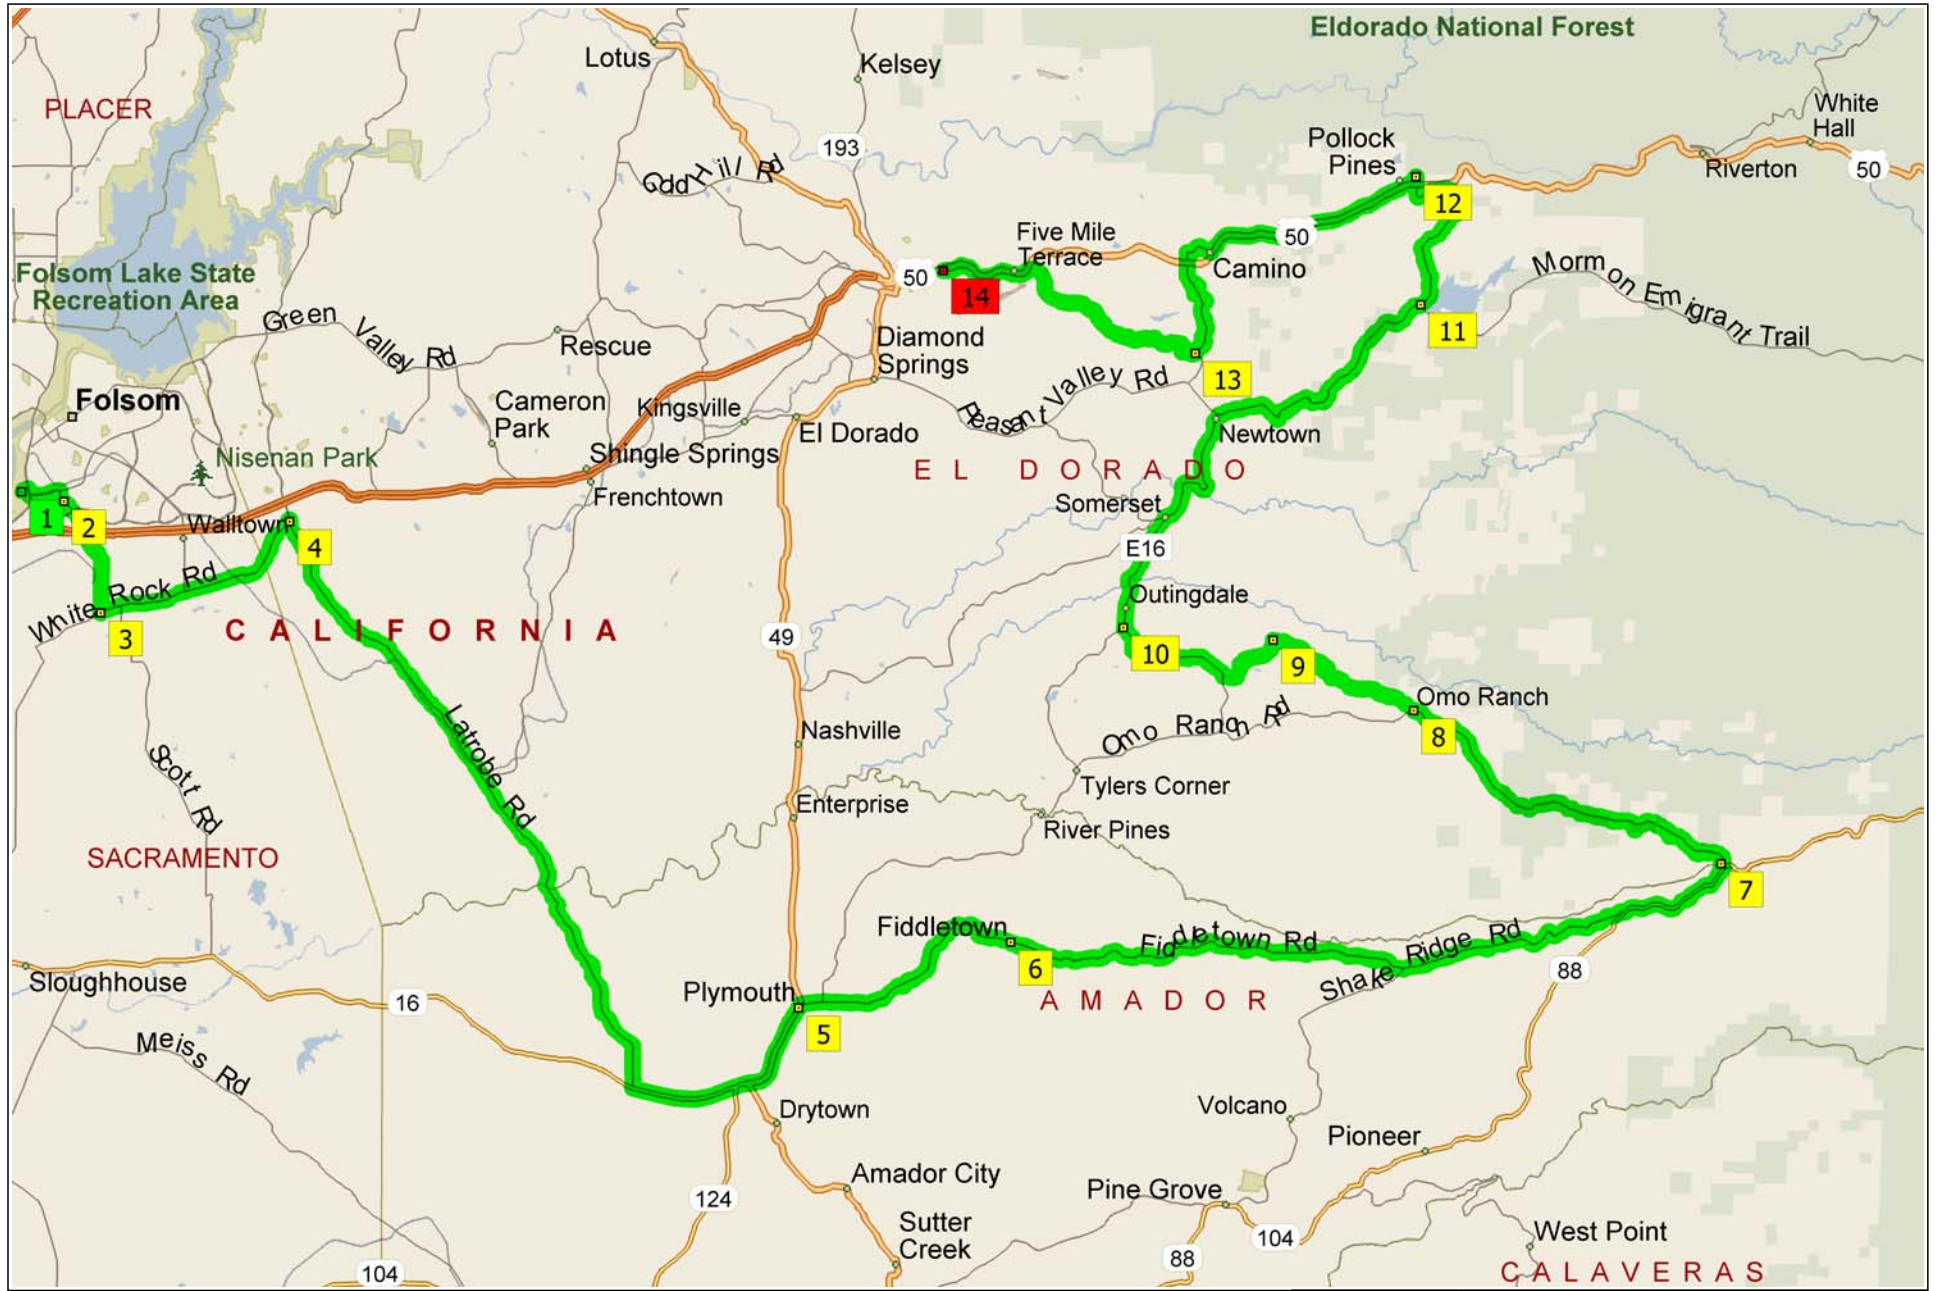

mizmags burger run

Copyright © and (P) 1988–2006 Microsoft Corporation and/or its suppliers. All rights reserved. <http://www.microsoft.com/mappoint/>
Portions © 1990–2005 InstallShield Software Corporation. All rights reserved. Certain mapping and direction data © 2005 NAVTEQ. All rights reserved. The Data for areas of Canada includes information taken with permission from Canadian authorities, including: © Her Majesty the Queen in Right of Canada, © Queen's Printer for Ontario. NAVTEQ and NAVTEQ ON BOARD are trademarks of NAVTEQ. © 2005 Tele Atlas North America, Inc. All rights reserved. Tele Atlas and Tele Atlas North America are trademarks of Tele Atlas, Inc.