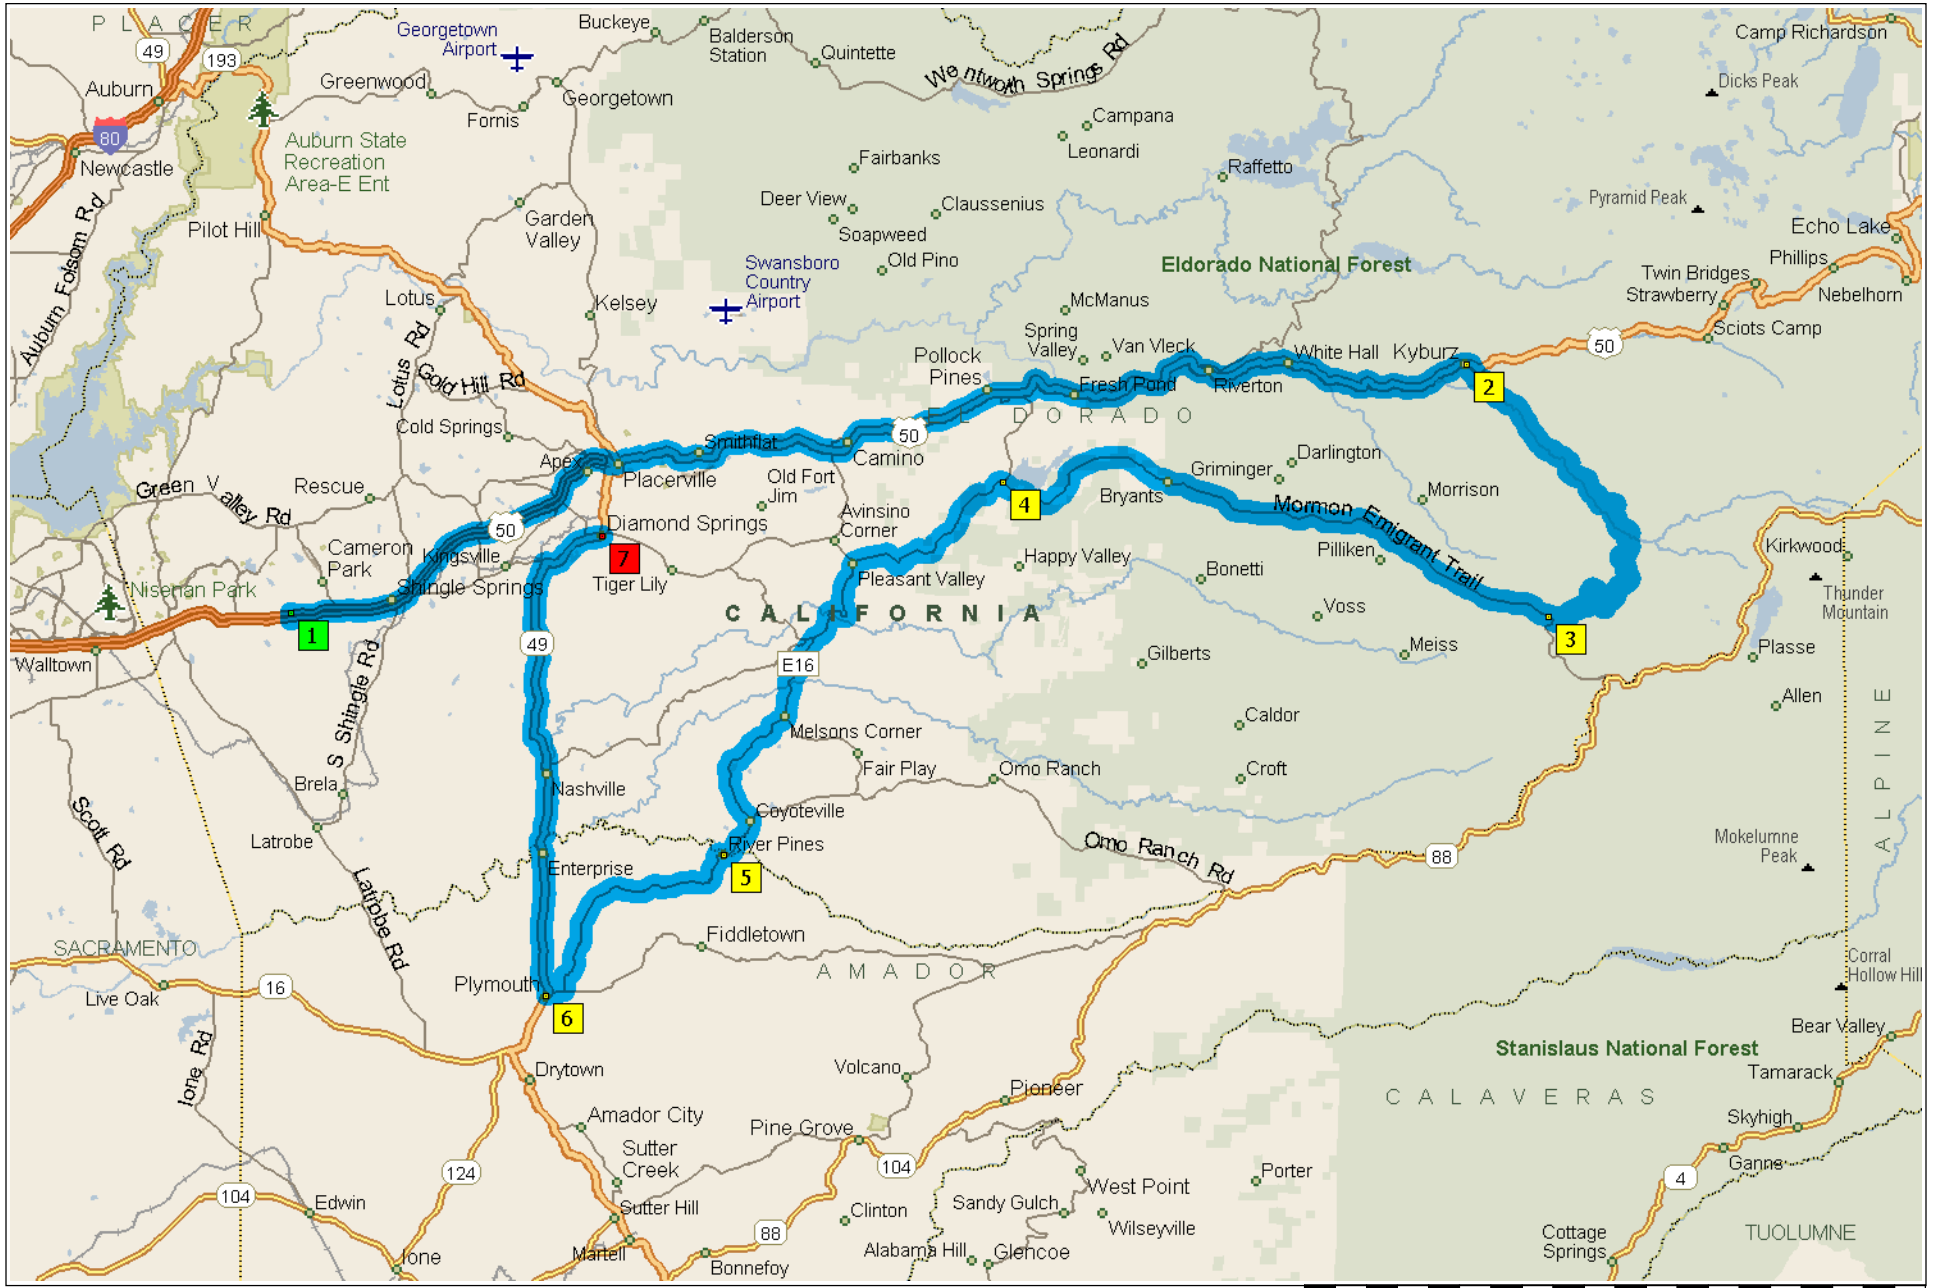

# Silver Fork Run 09

Copyright © and (P) 1988–2008 Microsoft Corporation and/or its suppliers. All rights reserved. <http://www.microsoft.com/mappoint/>  
 Certain mapping and direction data © 2008 NAVTEQ. All rights reserved. The Data for areas of Canada includes information taken with permission from Canadian authorities, including: © Her Majesty the Queen in Right of Canada, © Queen's Printer for Ontario. NAVTEQ and NAVTEQ ON BOARD are trademarks of NAVTEQ. © 2008 Tele Atlas North America, Inc. All rights reserved. Tele Atlas and Tele Atlas North America are trademarks of Tele Atlas, Inc. © 2008 by Applied Geographic Systems. All rights reserved.