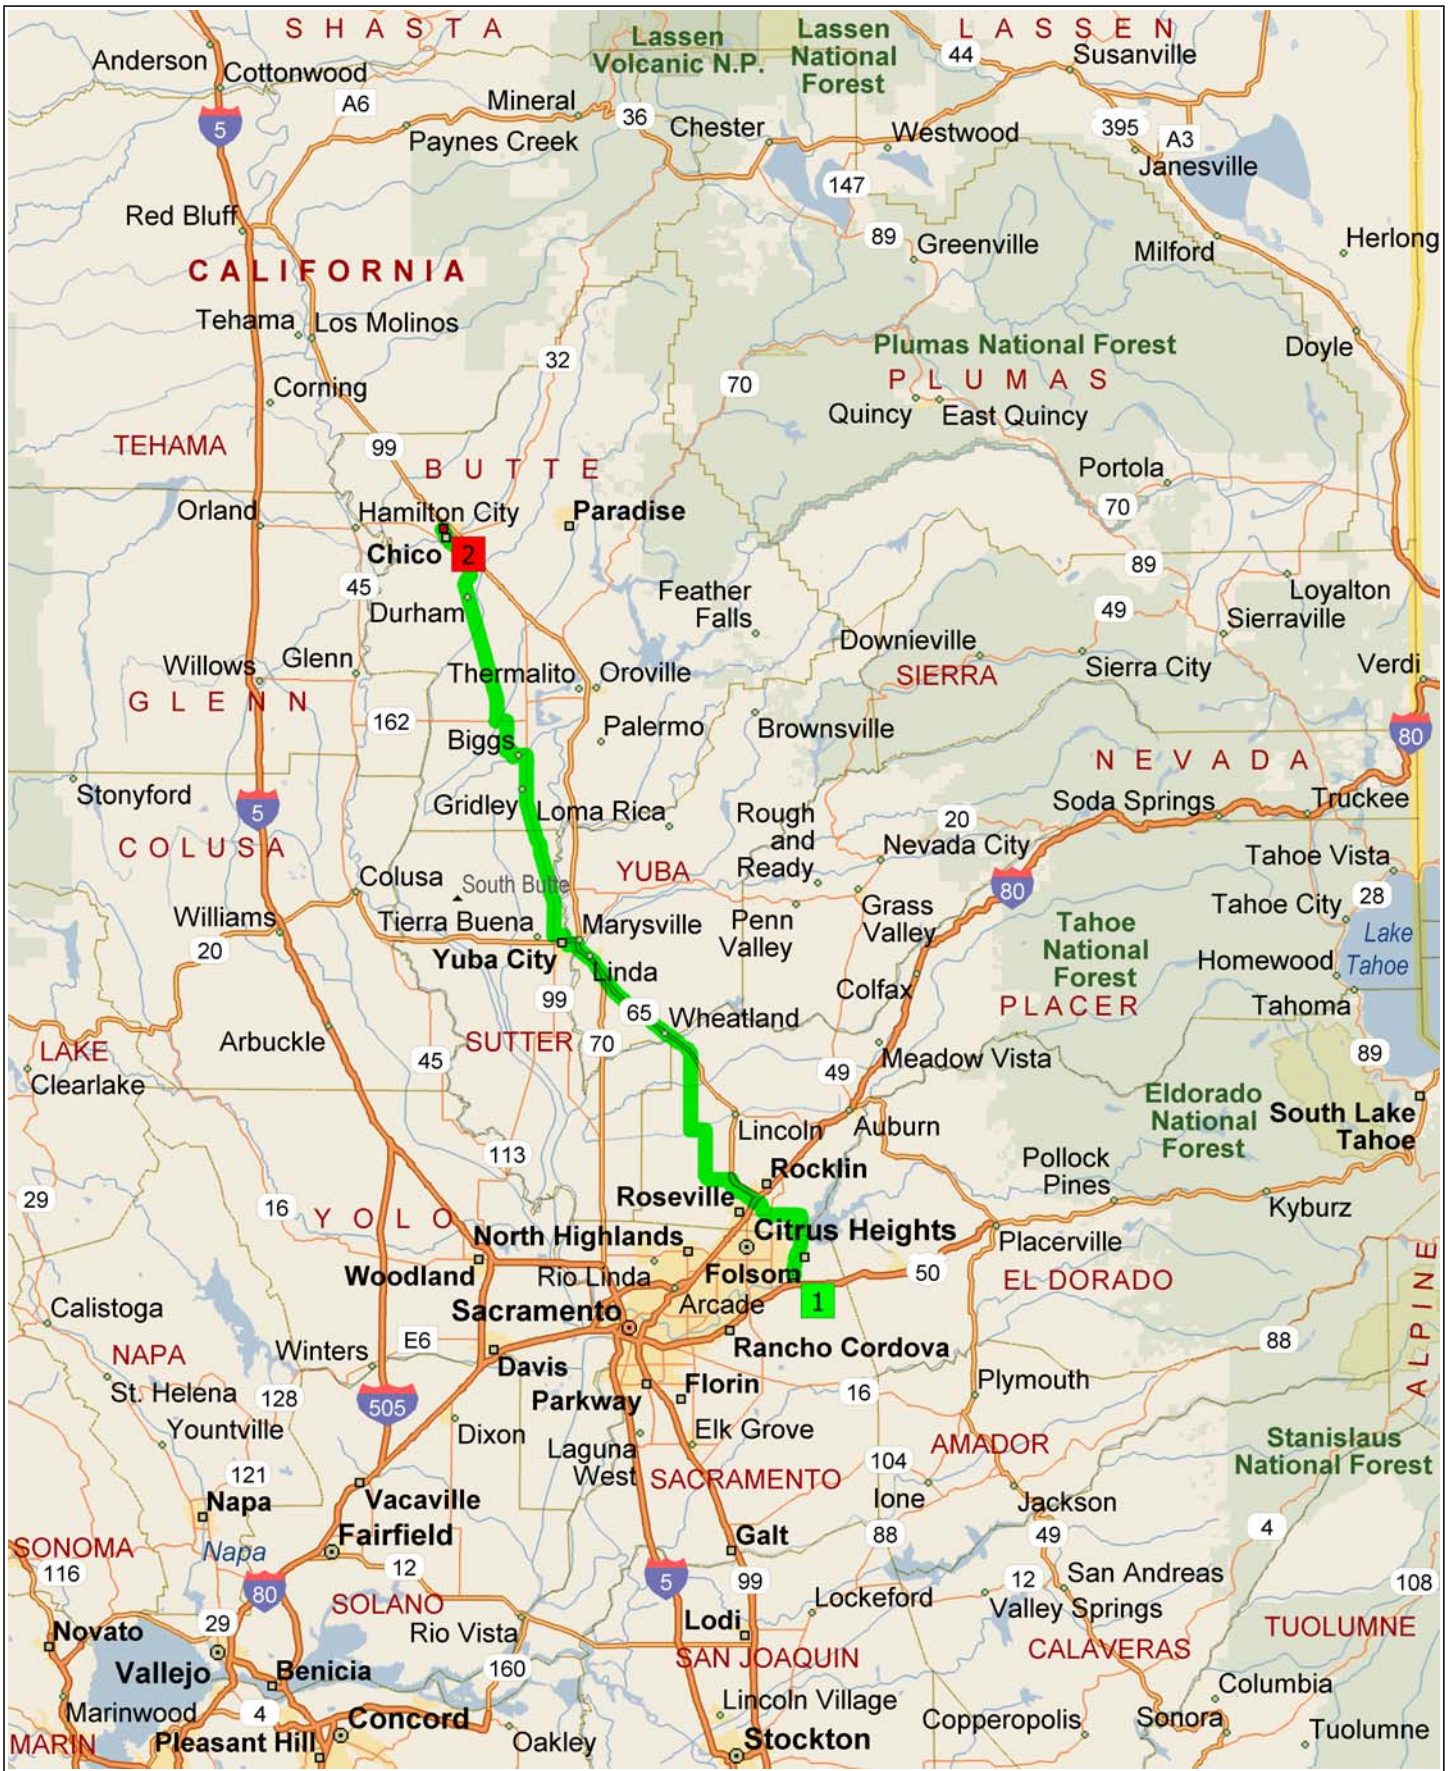

Ride to Chico Poker Run

Copyright © and (P) 1988–2006 Microsoft Corporation and/or its suppliers. All rights reserved. <http://www.microsoft.com/mappoint/>
Portions © 1990–2005 InstallShield Software Corporation. All rights reserved. Certain mapping and direction data © 2005 NAVTEQ. All rights reserved. The Data for areas of Canada includes information taken with permission from Canadian authorities, including: © Her Majesty the Queen in Right of Canada, © Queen's Printer for Ontario. NAVTEQ and NAVTEQ ON BOARD are trademarks of NAVTEQ. © 2005 Tele Atlas North America, Inc. All rights reserved. Tele Atlas and Tele Atlas North America are trademarks of Tele Atlas, Inc.