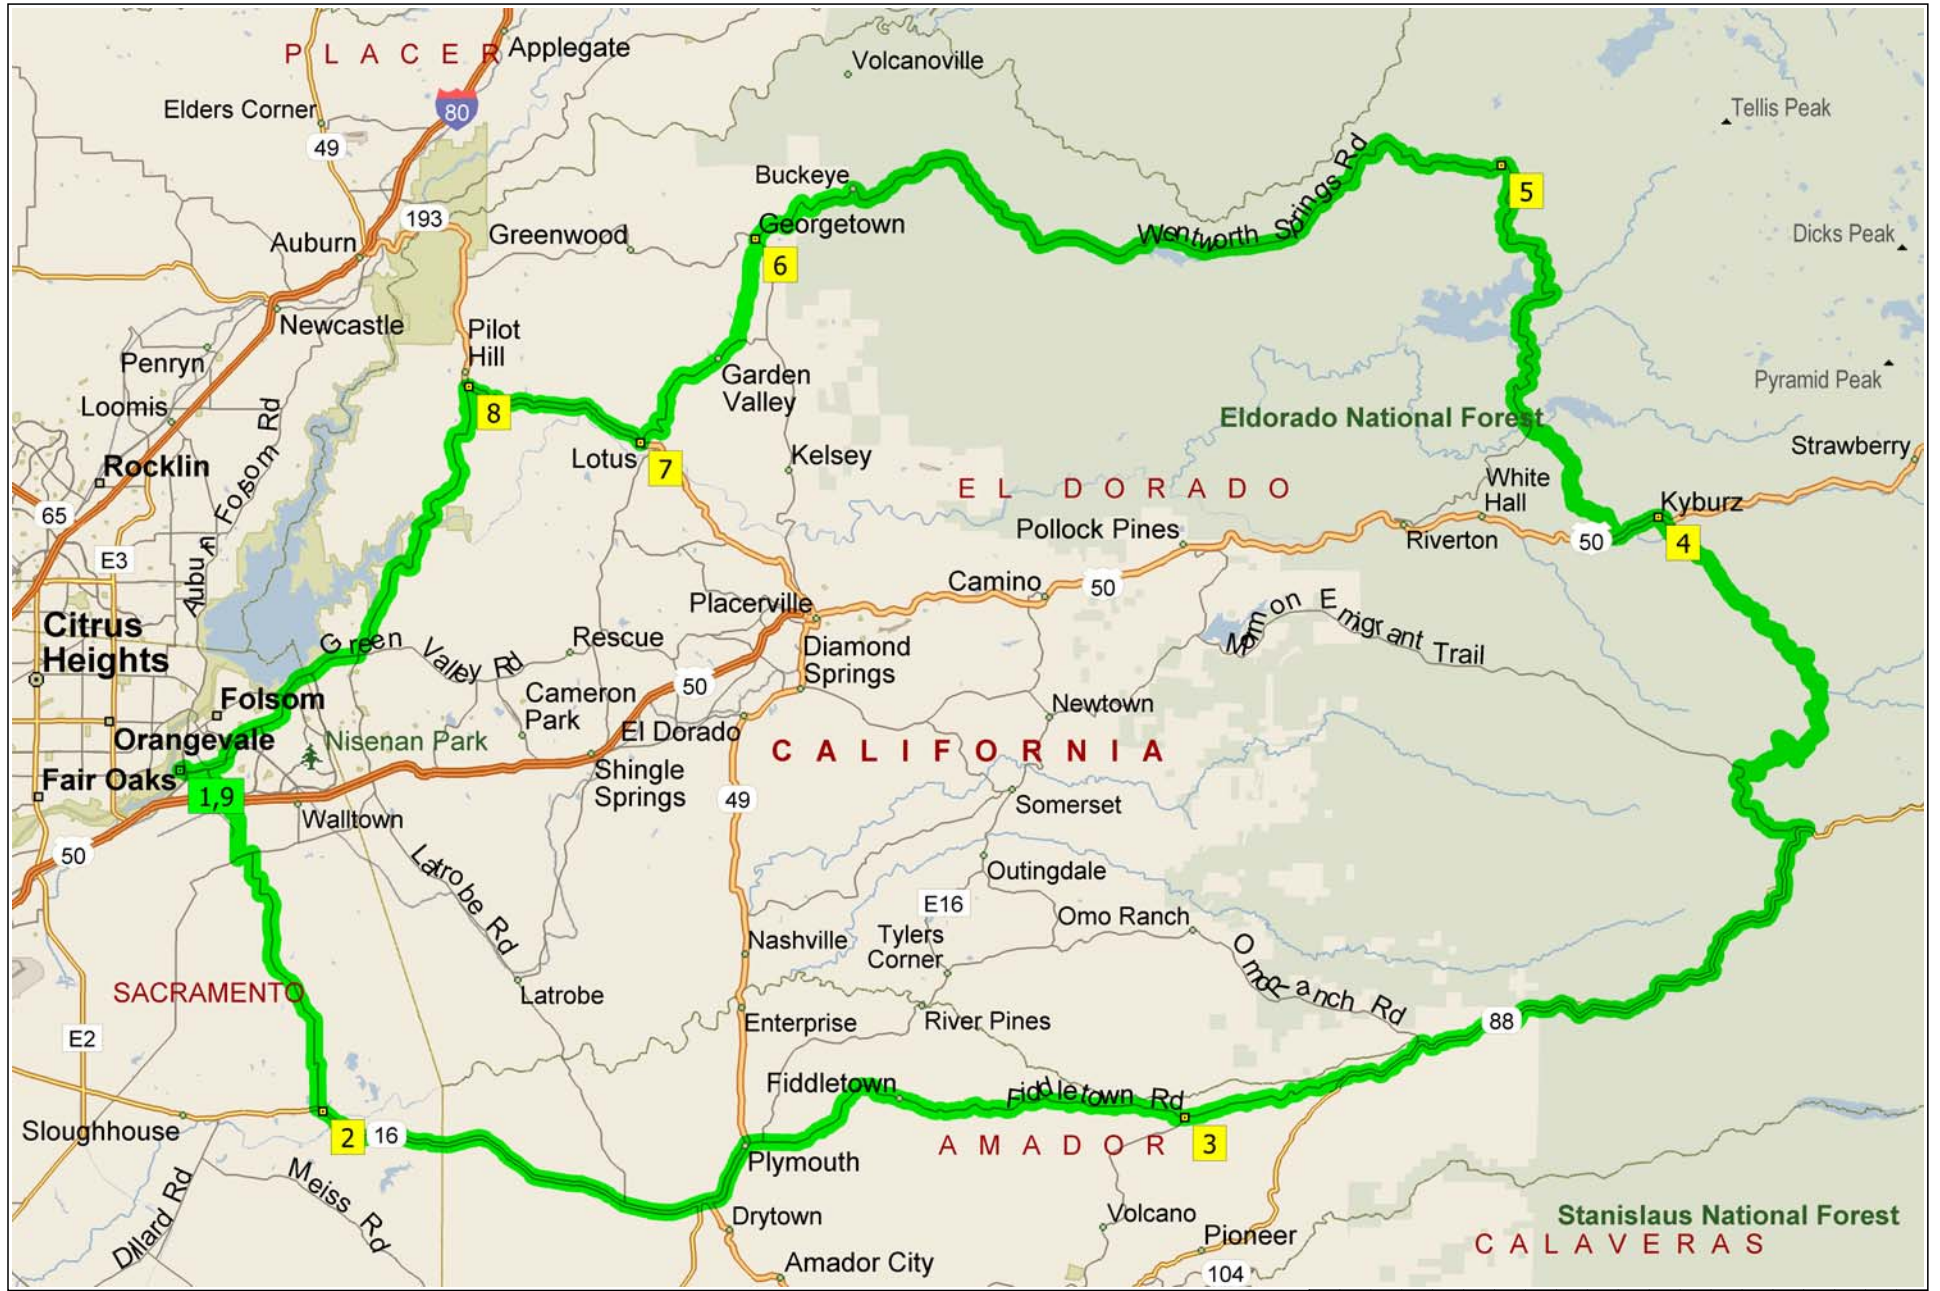

# Ride for HOG Ralley 2009

Copyright © and (P) 1988–2006 Microsoft Corporation and/or its suppliers. All rights reserved. <http://www.microsoft.com/mappoint/>  
Portions © 1990–2005 InstallShield Software Corporation. All rights reserved. Certain mapping and direction data © 2005 NAVTEQ. All rights reserved. The Data for areas of Canada includes information taken with permission from Canadian authorities, including: © Her Majesty the Queen in Right of Canada, © Queen's Printer for Ontario. NAVTEQ and NAVTEQ ON BOARD are trademarks of NAVTEQ. © 2005 Tele Atlas North America, Inc. All rights reserved. Tele Atlas and Tele Atlas North America are trademarks of Tele Atlas, Inc.