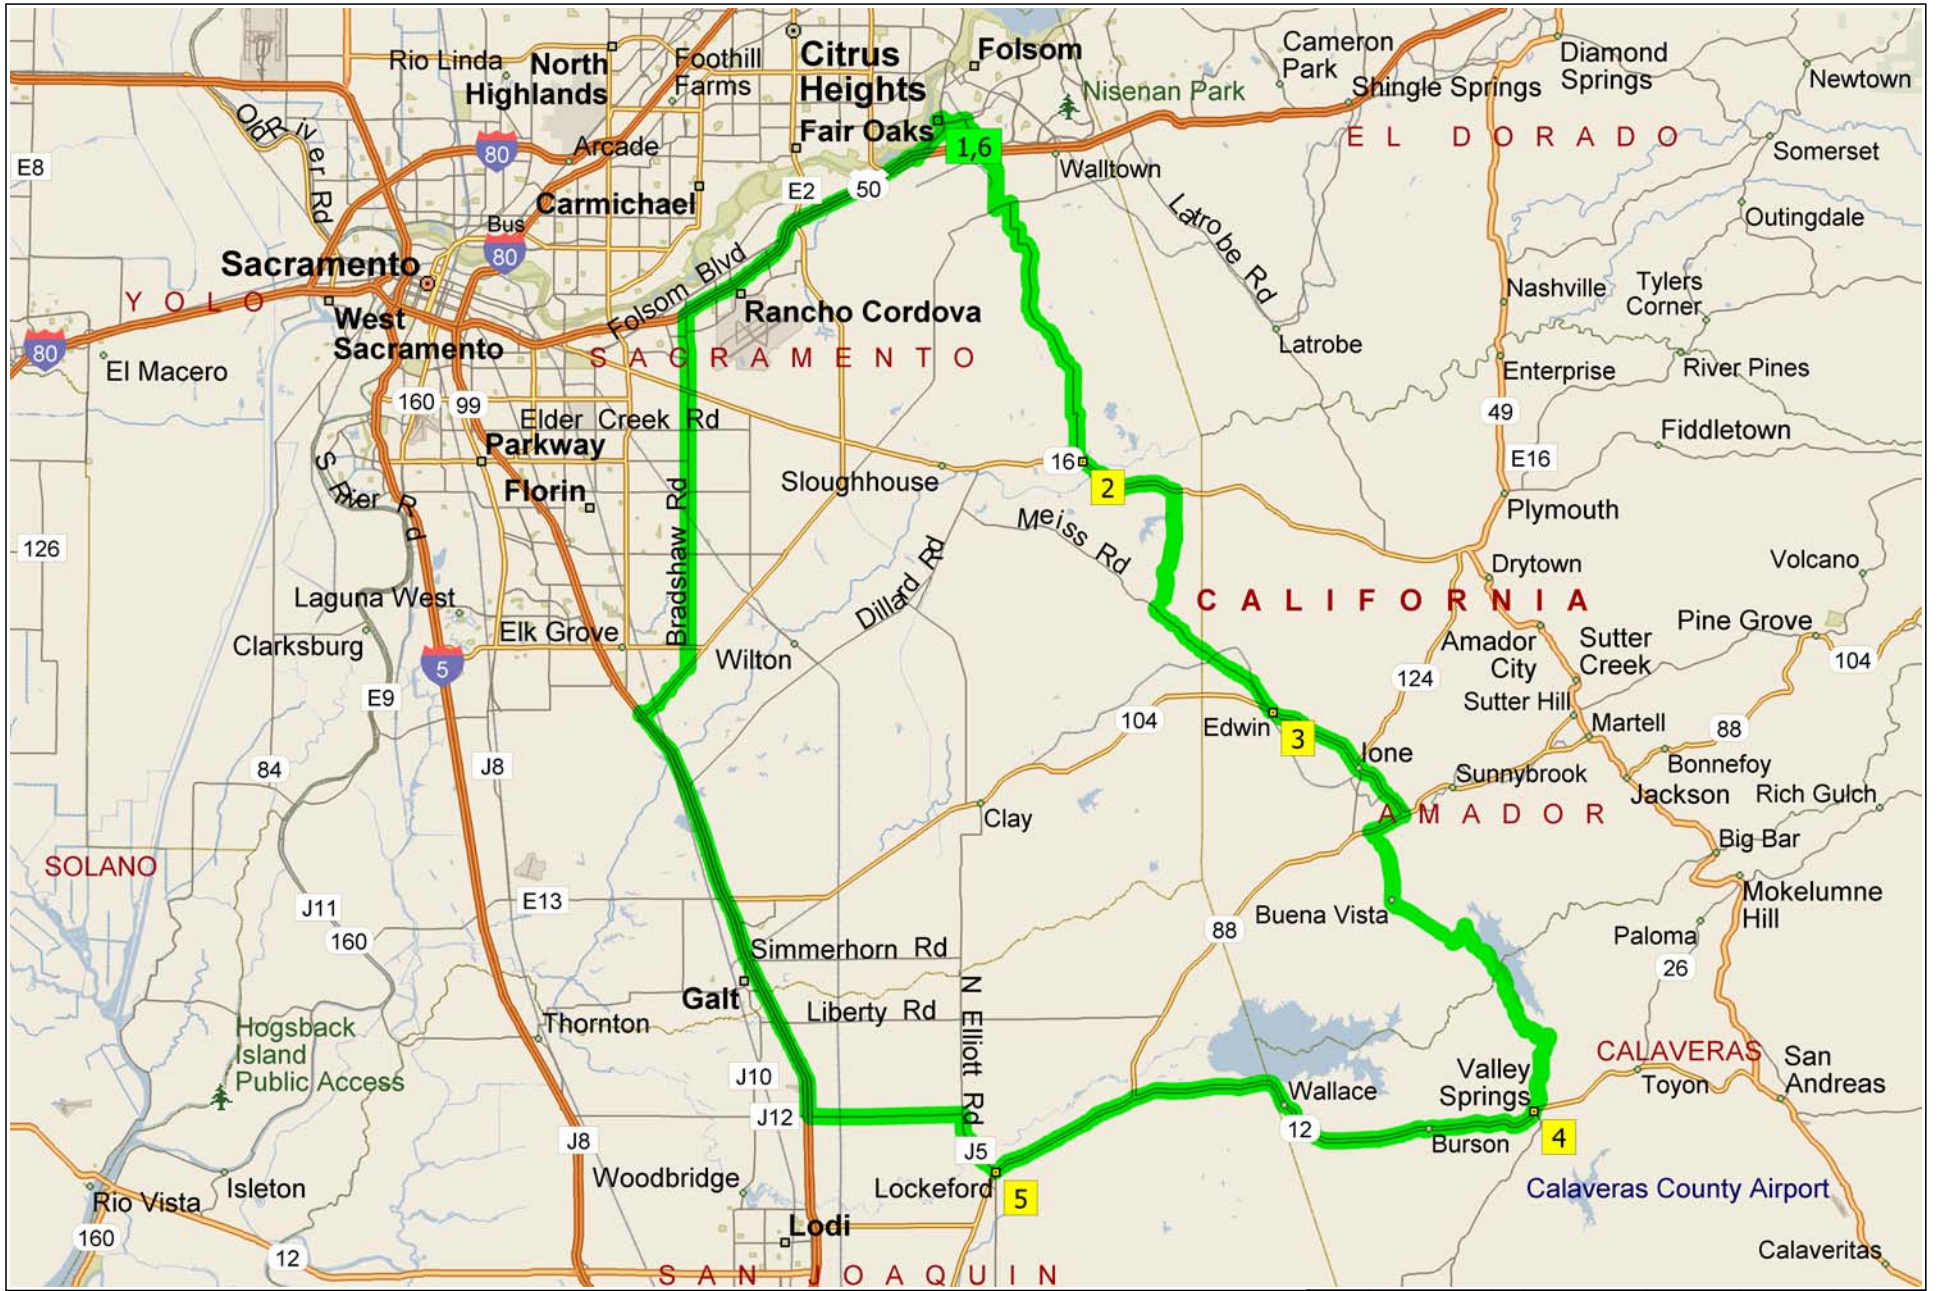

# New Member Orientation 2\_22\_09

Copyright © and (P) 1988–2006 Microsoft Corporation and/or its suppliers. All rights reserved. <http://www.microsoft.com/mappoint/>  
Portions © 1990–2005 InstallShield Software Corporation. All rights reserved. Certain mapping and direction data © 2005 NAVTEQ. All rights reserved. The Data for areas of Canada includes information taken with permission from Canadian authorities, including: © Her Majesty the Queen in Right of Canada, © Queen's Printer for Ontario. NAVTEQ and NAVTEQ ON BOARD are trademarks of NAVTEQ. © 2005 Tele Atlas North America, Inc. All rights reserved. Tele Atlas and Tele Atlas North America are trademarks of Tele Atlas, Inc.